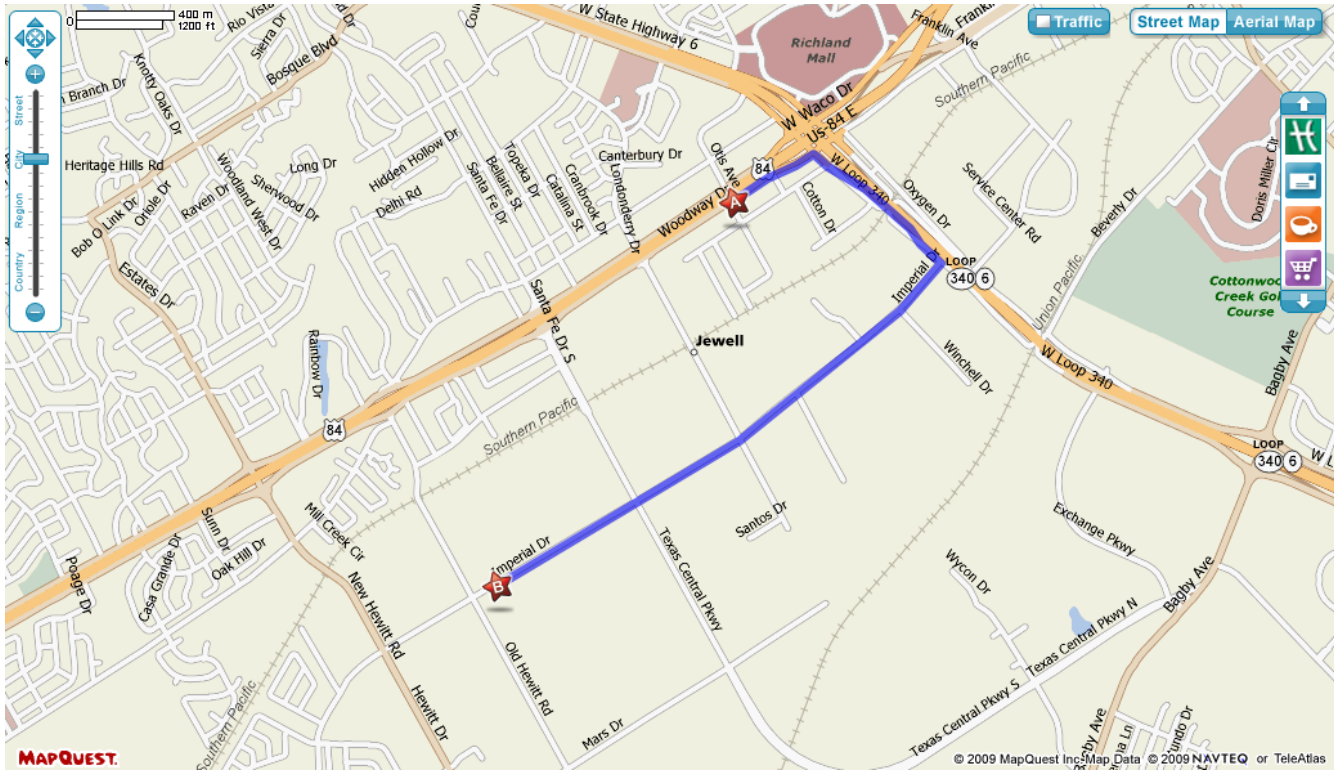

Map from Holiday Inn & Suites to MNAI

Holiday Inn & Suites
6808 Woodway Dr
Waco, TX. 76712
254-772-2227

MarathonNorco Aerospace, Inc.
8301 Imperial Dr.
Waco, TX. 76712
254-776-0650

- Take a RIGHT out of the parking lot and go to LOOP 340 / HWY 6
- Turn RIGHT onto the service road and get on HWY 6. Do Not merge into traffic.
- Stay in the entrance lane and take the exit ramp to IMPERIAL DR (on the overpass).
- Turn RIGHT onto IMPERIAL DR.
- First traffic light is at Texas Central Parkway, the second is Old Hewitt Road.
- MarathonNorco is on the RIGHT before the second light.
- Estimated Time: 5 minutes / Estimated Distance: 2.63 miles